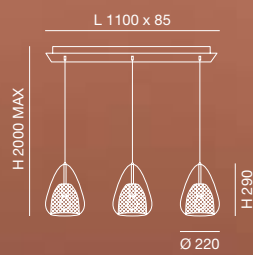

E27
3x40W

3673-48-125

Ambra - Amber
Ambre - Amber

3673-48-126

Fumé - Transparent grey
Gris transparent - Grau transparent

3673-48-241

Trasparente - Transparent
Transparent - Transparent

Compatibile - Compatible - Kompatibel
[Pagina - Page - Seite 5]