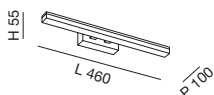

LED WARM WHITE
10W - 960 lm

3362-26-138

Cromo - Chrome
Chromé - Verchromt

LED
A
G
F

WALL

CE IP44