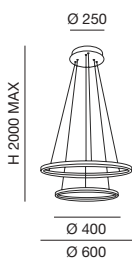

3508 GIOTTO

DESIGN S.T. FABAS LUCE

STRUTTURA IN METALLO E METACRILATO
METAL AND METHACRYLATE FRAME
MONTURE EN MÉTAL ET MÉTACHRYLATE
METALL - UND METHACRYLATGESTELL

LED SUSPENSION

LED WARM WHITE
52W - 5320 lm

3508-45-101

Nero - Black
Noir - Schwarz

3508-45-102

Bianco - White
Blanc - Weiss

LED SUSPENSION

LED WARM WHITE
65W - 7050 lm

3508-48-101

Nero - Black
Noir - Schwarz

3508-48-102

Bianco - White
Blanc - Weiss

LED dimmerabile a taglio di fase
Phase cut dimmable LED
LED dimmable à découpage de phase
LED dimmbar (über Phasen- und abschnittdimmer)

SMART LUCE
Integrato - Integrated - Intégré - Integriert
[Pagina - Page - Seite 5]

LED dimmerabile a taglio di fase
Phase cut dimmable LED
LED dimmable à découpage de phase
LED dimmbar (über Phasen- und abschnittdimmer)

SMART LUCE
Integrato - Integrated - Intégré - Integriert
[Pagina - Page - Seite 5]