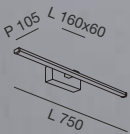

LED
A
↑
G E

WALL IP44

LED WARM WHITE
15W - 1850 lm

3361-28-101

Nero - Black
Noir - Schwarz