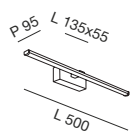

WALL CE IP44

LED WARM WHITE
10W - 1200 lm

3361-26-138
Cromo - Chrome
Chromé - Verchromt