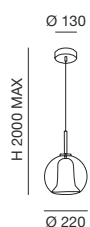

E27
1x40W

3599-40-125

Ambra - Amber
Ambre - Amber

3599-40-126

Fumé - Transparent grey
Gris transparent - Grau transparent

3599-40-241

Trasparente - Transparent
Transparent - Transparent

Compatibile - Compatible - Kompatibel
[Pagina - Page - Seite 5]