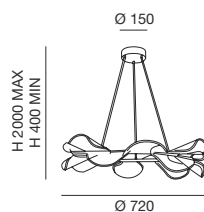

LED

SUSPENSION

LED WARM WHITE
40W - 5500 lm

3626-45-102

Bianco - White
Blanc - Weiss