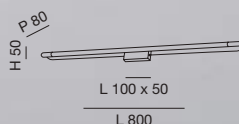

LED

WALL

CE IP44

LED WARM WHITE
20W - 2240 lm

3552-28-119

Ottone satinato - Satined brass
Laiton satiné - Messing satiniert

3552-28-138

Cromo - Chrome
Chromé - Verchromt