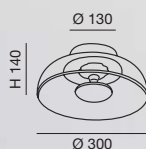

CEILING

CE Ⓢ Ⓡ IP20

LED WARM WHITE
15W - 1510 lm

3463-61-125

Ambra - Amber
Ambre - Amber

3463-61-126

Fumé - Transparent grey
Gris transparent - Grau transparent

LED dimmerabile a taglio di fase
Phase cut dimmable LED
LED dimmable à découpage de phase
LED dimmbar (über Phasen- und abschnittsdimmer)

Compatibile - Compatible - Kompatibel
[Pagina - Page - Seite 5]