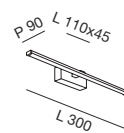

WALL

CE IP44

LED WARM WHITE
6W - 700 lm

3361-21-102

Bianco - White
Blanc - Weiss