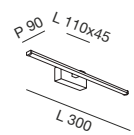

WALL CE IP44

LED WARM WHITE
6W - 700 lm

3361-21-138
Cromo - Chrome
Chromé - Verchromt