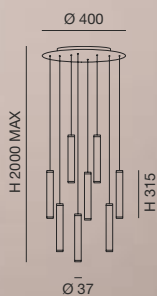

Dimmerabile a step  
Steps dimmable  
Gradable  
In Stufen dimmbar

L 600 x 200

H 2000 MAX

H 315

Ø 37

LED  
A  
G  
E

SUSPENSION    IP20

LED WARM WHITE  
52W - 5760 lm