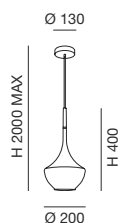

E27
1x40W

3623-41-101

Nero - Black
Noir - Schwarz

3623-41-102

Bianco - White
Blanc - Weiss

3623-41-119

Ottone satinato - Satined brass
Laiton satiné - Messing satiniert

Compatibile - Compatible - Kompatibel
[Pagina - Page - Seite 5]