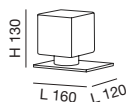

G9
33W

3579-30-101

Nero - Black
Noir - Schwarz

3579-30-102

Bianco - White
Blanc - Weiss

3579-30-178

Nichel satinato - Satined nickel
Nickel satiné - Nickel satiniert

Regolazione luce al tocco
Touch dimmer
Variateur sensitif
Touchdimmer

Lampadina G9 LED 3W dimmerabile inclusa
Bulb G9 LED 3W dimmable included
Ampoule G9 LED 3W dimmable incluse
G9 LED 3W dimmbares LM inklusive