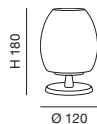

G9
33W
3571-30-102
Bianco - White
Blanc - Weiss

Regolazione luce al tocco
Touch dimmer
Variateur sensitif
Touchdimmer

Lampadina G9 LED 3W dimmerabile inclusa
Bulb G9 LED 3W dimmable included
Ampoule G9 LED 3W dimmable incluse
G9 LED 3W dimmbares LM inklusive