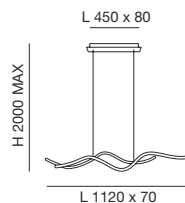

Dimmerabile a step
Steps dimmable
Gradable
In Stufen dimmbar