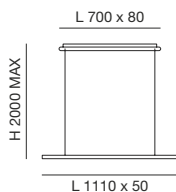

LED WARM WHITE
42W - 4320 lm

3696-45-101

Nero - Black
Noir - Schwarz

3696-45-102

Bianco - White
Blanc - Weiss

Regolazione luce con pulsante
Push dimmer
Bouton poussoir dimmable
Tastdimmer