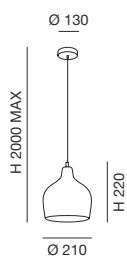

E27
1x40W
3610-40-179
Bronzo - Bronze
Bronze - Bronze

E27 SUSPENSION