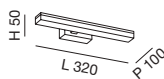

LED WARM WHITE
5W - 540 lm

3362-21-138

Cromo - Chrome
Chromé - Verchromt