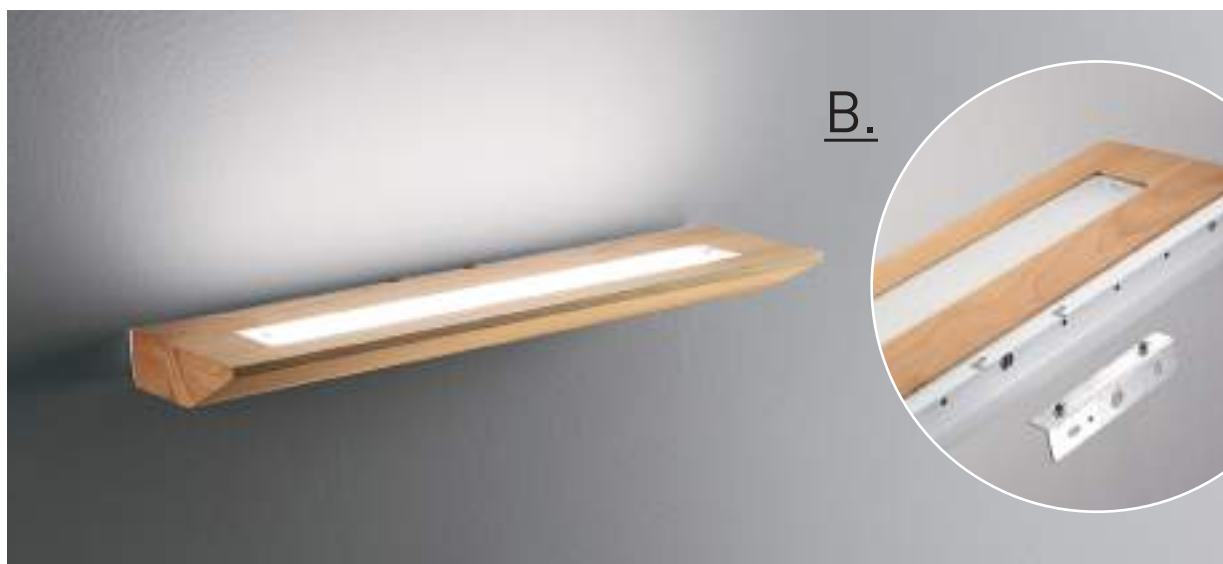

B.

Nella confezione sono inclusi gli accessori per due diversi tipi di fissaggio:

- A. Fissaggio tipo mensola adeguato a supportare oggetti fino a 5 kg
- B. Fissaggio standard per applique non adatto a supportare pesi

The package includes accessories for two different types of fixing:

- A. Shelf-type fixing suitable for supporting objects up to 5 kg
- B. Standard fixing for wall lights not suitable for supporting weight

Dans l'emballage il est inclus des accessoires pour deux types de fixation différents:

- A. Fixation de type étagères adaptée pour supporter un poids jusqu'à 5 kg.
- B. Fixation standard ne convient pas pour supporter des poids

In der Verpackung ist Zubehör für zwei verschiedene Befestigungsarten enthalten:

- A. Regalbefestigung, geeignet für ein Traggewicht von bis zu 5 kg.
- B. Standardbefestigung, Artikel nicht für Traggewichte geeignet