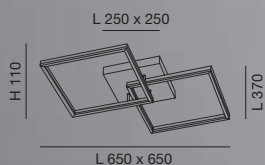

LED

CEILING

CE Ⓢ ⊕ IP20

LED WARM WHITE
52W - 5180 lm

3394-65-102

Bianco - White
Blanc - Weiss

3394-65-225

Oro opaco - Gold matt
Or mat - Gold edelmatt

3394-65-282

Antracite - Anthracite
Anthracite - Anthrazit

LED dimmerabile a taglio di fase
Phase cut dimmable LED
LED dimmable à découpage de phase
LED dimmbar (über Phasen- und ab-
schnittdimmer)

SMART LUCE
Integrato - Integrated - Intégré - Integriert
[Pagina - Page - Seite 5]