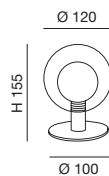

G9
33W

3554-31-125

Ambra - Amber
Ambre - Amber

3554-31-126

Fumé - Transparent grey
Gris transparent - Grau transparent

Regolazione luce al tocco
Touch dimmer
Variateur sensitif
Touchdimmer

Lampadina G9 LED 3W dimmerabile inclusa
Bulb G9 LED 3W dimmable included
Ampoule G9 LED 3W dimmable incluse
G9 LED 3W dimmbares LM inklusive