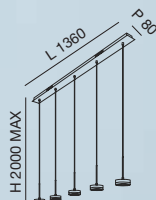

LED **SUSPENSION** **CE** **IP20**

E

LED WARM WHITE
40W - 3780 lm

3239-48-212

Alluminio spazzolato
Brushed aluminum
Aluminium brossé
Aluminium gebuerstet