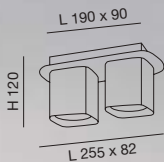

# 3555 SMOOTH

DESIGN \_blank design studio

STRUTTURA IN PRESSOFUSIONE DI ALLUMINIO  
ALUMINUM DIE-CASTING STRUCTURE  
STRUCTURE DE MOULAGE EN ALUMINIUM  
ALUMINIUMDRUCKGUSS

Black

White

GU10

SPOT

CE   IP20