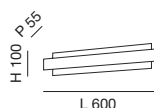

WALL

CE IP20

LED WARM WHITE
21W - 2150 lm

3558-22-101

Nero - Black
Noir - Schwarz

3558-22-102

Bianco - White
Blanc - Weiss

LED dimmerabile a taglio di fase
Phase cut dimmable LED
LED dimmable à découpage de phase
LED dimmbar (über Phasen- und ab-
schnittdimmer)

Compatibile - Compatible - Kompatibel
[Pagina - Page - Seite 5]