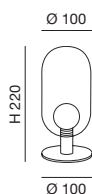

G9
33W

3553-31-125

Ambra - Amber
Ambre - Amber

3553-31-126

Fumé - Transparent grey
Gris transparent - Grau transparent

Regolazione luce al tocco
Touch dimmer
Variateur sensitif
Touchdimmer

Lampadina G9 LED 3W dimmerabile inclusa
Bulb G9 LED 3W dimmable included
Ampoule G9 LED 3W dimmable incluse
G9 LED 3W dimmbares LM inklusive