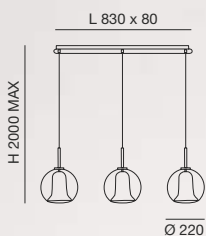

E27
3x40W

3599-49-125

Ambra - Amber
Ambre - Amber

3599-49-126

Fumé - Transparent grey
Gris transparent - Grau transparent

3599-49-241

Trasparente - Transparent
Transparent - Transparent

Compatibile - Compatible - Kompatibel
[Pagina - Page - Seite 5]

E27

SUSPENSION