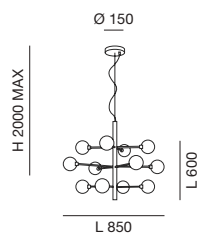

G9
12X25W

3541-45-101

Nero - Black
Noir - Schwarz

Compatibile - Compatible - Kompatibel
[Pagina - Page - Seite 5]

Lampadina G9 LED 3W inclusa
Bulb G9 LED 3W included
Ampoule G9 LED 3W incluse
G9 LED 3W LM inklusive