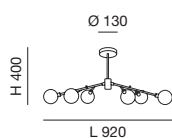

G9
6X25W

3541-61-101

Nero - Black
Noir - Schwarz

Compatibile - Compatible - Kompatibel
[Pagina - Page - Seite 5]

Lampadina G9 LED 3W inclusa
Bulb G9 LED 3W included
Ampoule G9 LED 3W incluse
G9 LED 3W LM inklusive