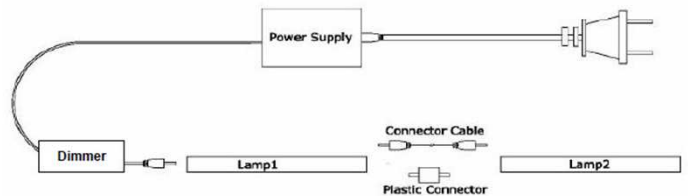

ATILED by FABAS LUCE S.p.A.
Via Talamoni, 75 – Brugherio (MI) - ITALY
www.fabasluce.it – www.atiled.it

Made in China – Fabriqué en Chine
Hecho en china – Feito na china