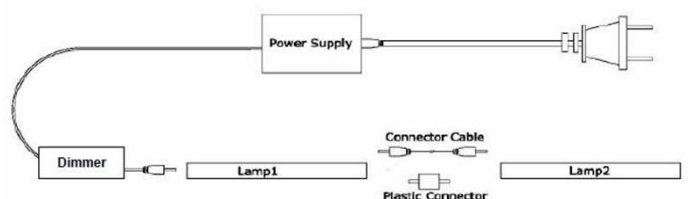

ATILED by FABAS LUCE S.p.A.
Via Talamoni, 75 – Brugherio (MI) - ITALY
www.fabasluce.it – www.atiled.it

Made in China – Fabriqué en Chine
Hecho en china – Feito na china